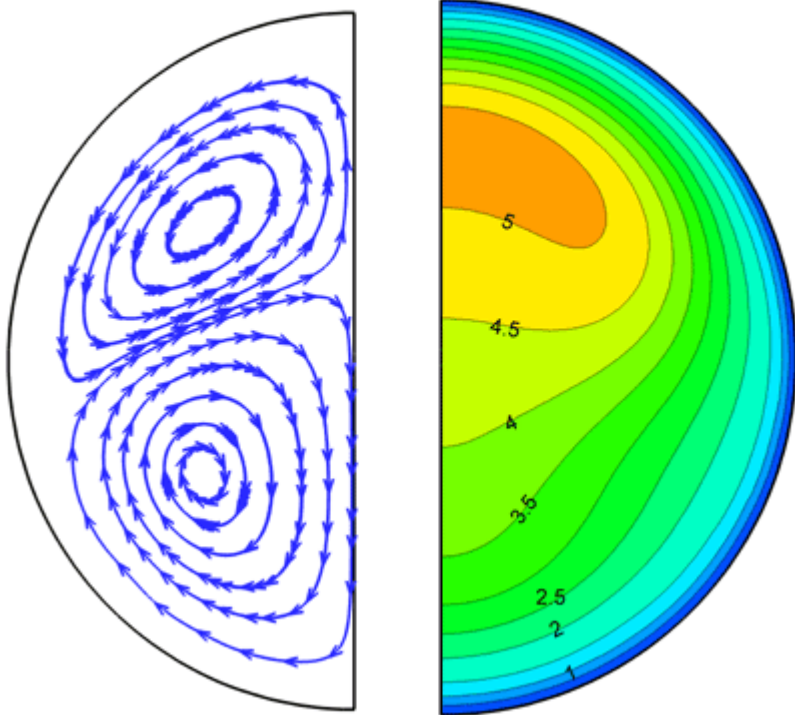

# Anaglyp (Stereo Image)

# 1D Graphs

Output Strain214.dat

# 2D Line Graphs

Natural Convection of water in a circular enclosure (Stream lines, and Temp. Contours)