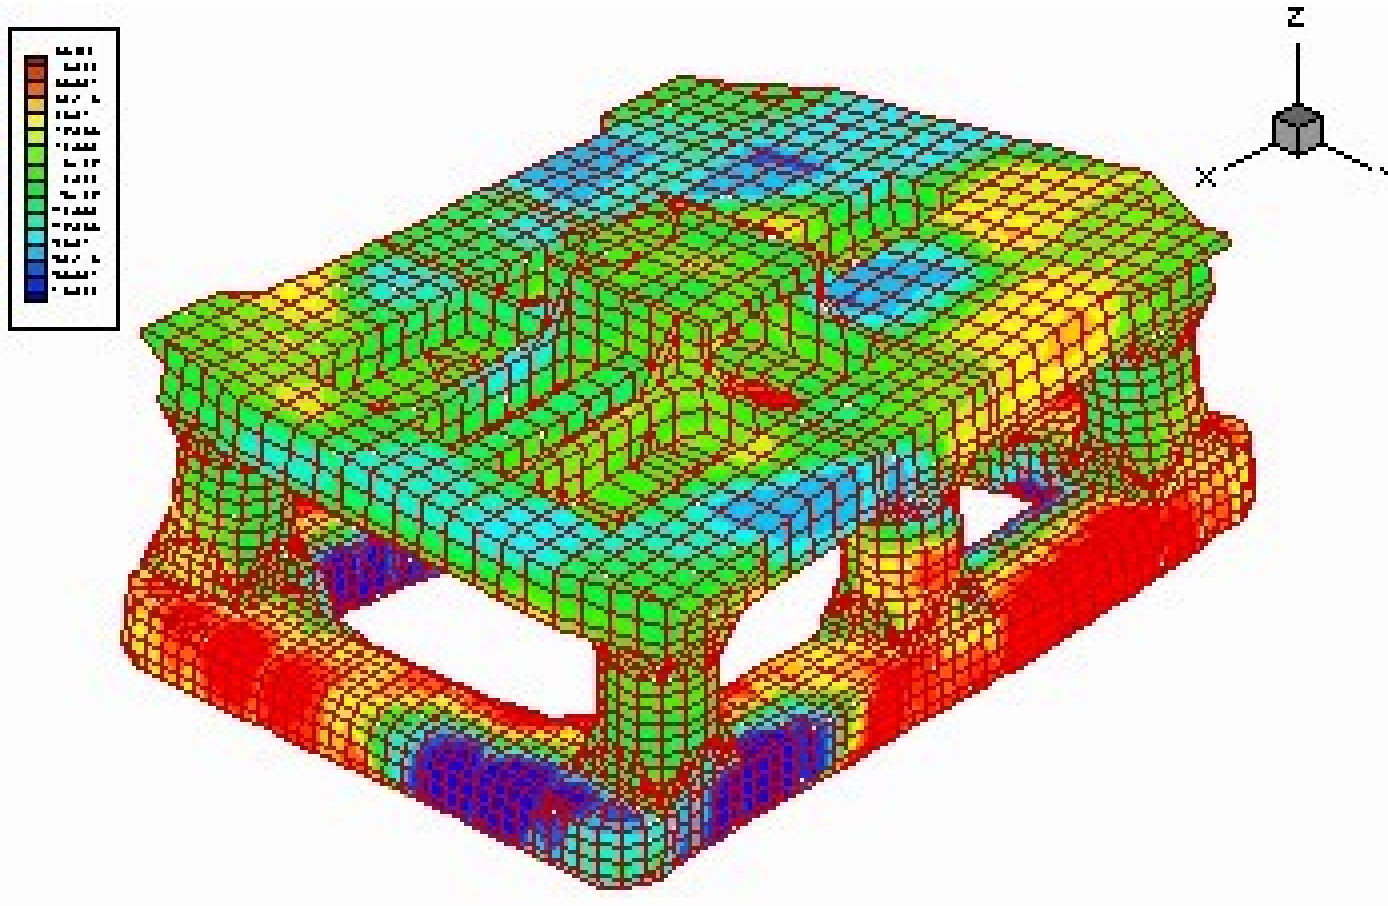

Animated 3D Color