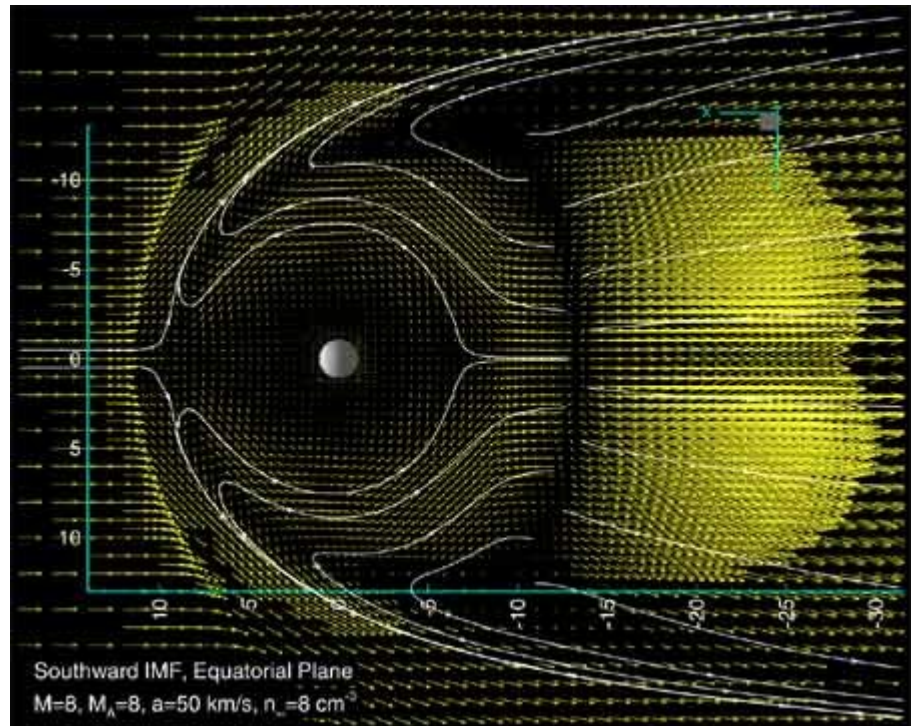

# Anaglyp (Stereo Image)

# 1D Graphs

Output Strain214.dat

# 2D Line Graphs

Natural Convection of water in a circular enclosure (Stream lines, and Temp. Contours)