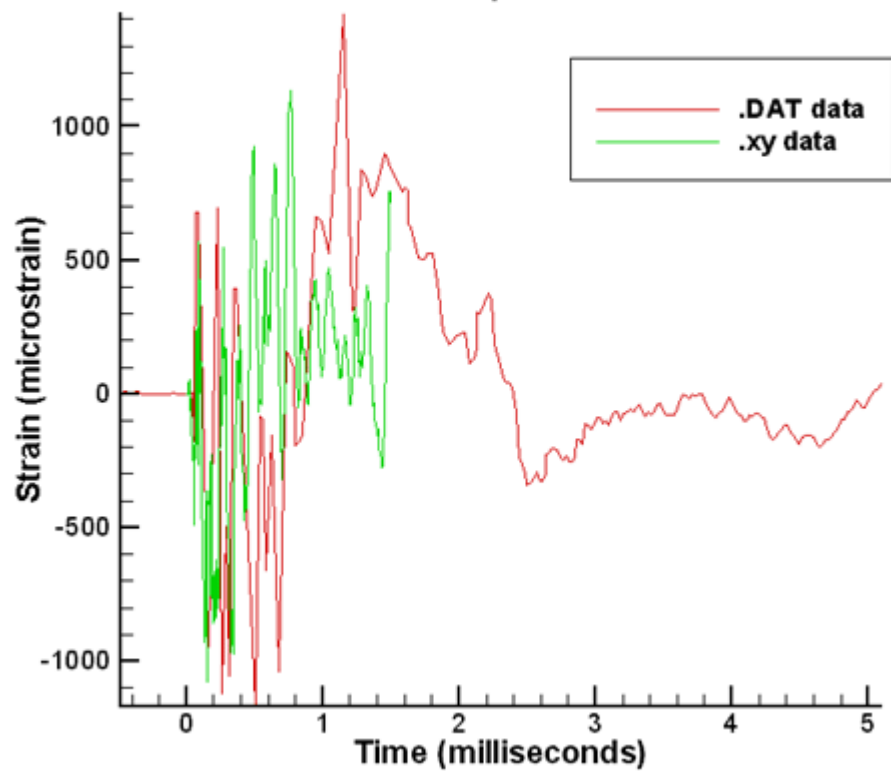

# **Dimensions**

**CSCI 4229/5229  
Computer Graphics  
Fall 2023**

2D or 3D ?

# Anaglyp (Stereo Image)

# 1D Graphs

Output Strain214.dat

# 2D Line Graphs

Natural Convection of water in a circular enclosure (Stream lines, and Temp. Contours)