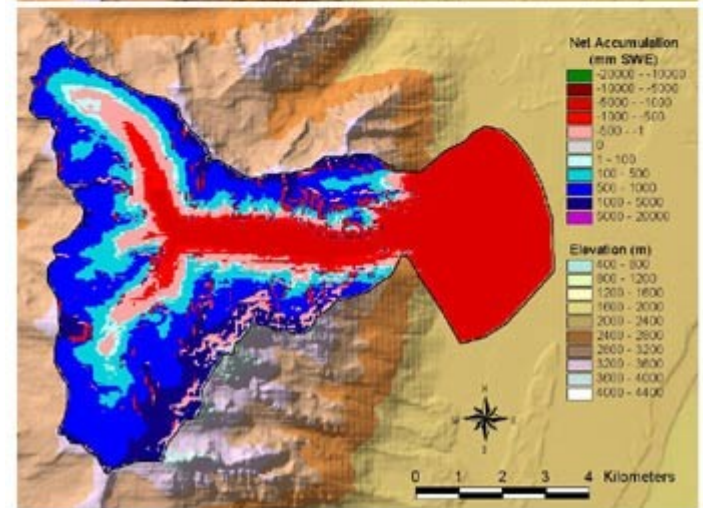

# Anaglyp (Stereo Image)

# 1D Graphs

Output Strain214.dat

# 2D Line Graphs

Natural Convection of water in a circular enclosure (Stream lines, and Temp. Contours)

# 2D Color