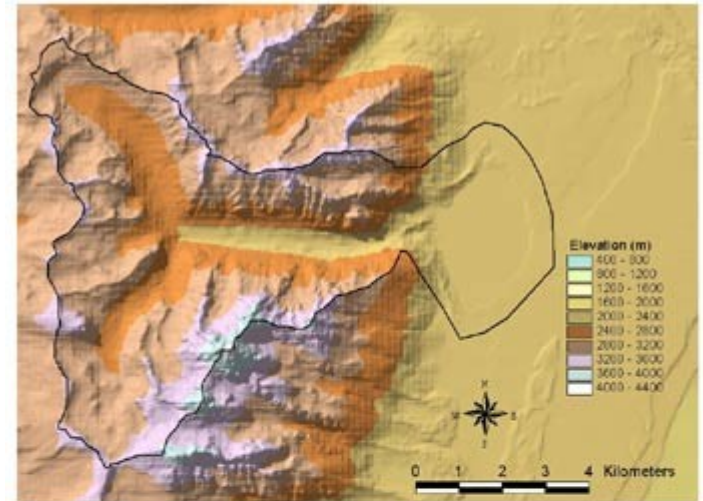

# 1D Graphs

Output Strain214.dat

# 2D Line Graphs

Natural Convection of water in a circular enclosure (Stream lines, and Temp. Contours)

# 2D Color